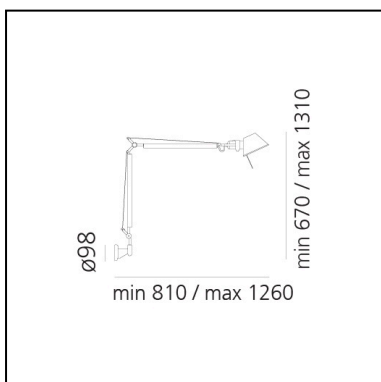

Tolomeo Wall LED - 3000K - Aluminium - Body Lamp

Michele De Lucchi
Giancarlo Fassina

LUMINAIRE

- Watt: **8W**
- Voltage: **220V-240V**
- Delivered lumen output: **761lm**
- CCT: **3000K**
- Efficiency: **100%**
- Efficacy: **95.10lm/W**
- CRI: **90**
- Dimmer Typology: **Microswitch Dimmer**

Notes

Complete lamp consists of body lamp + accessories

DESCRIPTION

Icon of Italian design and the result of the brainchild of designers Michele De Lucchi and Giancarlo Fassina, the Tolomeo lamp was launched on the market in 1987. It embodies the perfect balance between functionality and aesthetics.

The design of the Tolomeo is characterized by clean and minimalist lines, with a structure made of aluminum. This material gives the lamp not only a modern and sophisticated look but also remarkable lightness and robustness. The lamp head, adjustable in all directions, is equipped with a stamped aluminum reflector that ensures uniform light distribution, making it ideal for various lighting needs.

One of the distinctive elements of the Tolomeo is its articulated arm system. Thanks to an innovative spring mechanism, the lamp can be easily adjusted in height and tilt, ensuring great flexibility of use. This makes it perfect to illuminate the work surface or as a reading lamp to create cozy and relaxing atmospheres.

The timeless elegance and impeccable functionality have made it one of the most famous lamps in the world and it has received numerous international awards, including the prestigious Compasso d'Oro. This lamp is not just an object of illumination, but a true masterpiece of design that continues to inspire and fascinate generations of beauty lovers.

FEATURES

- Product Code: **A004800**
- Colour: **Aluminium**
- Installation: **Wall**
- Material: **Aluminium**
- Series: **Design Collection**
- design by: **Michele De Lucchi, Giancarlo Fassina**

DIMENSIONS

- Length: **810 mm**
- Height: **670 mm**
- Max Extension Height: **1310 mm**
- Max Extension Length: **1260 mm**
- Glow Wire Test: **750°**

SOURCES INCLUDED